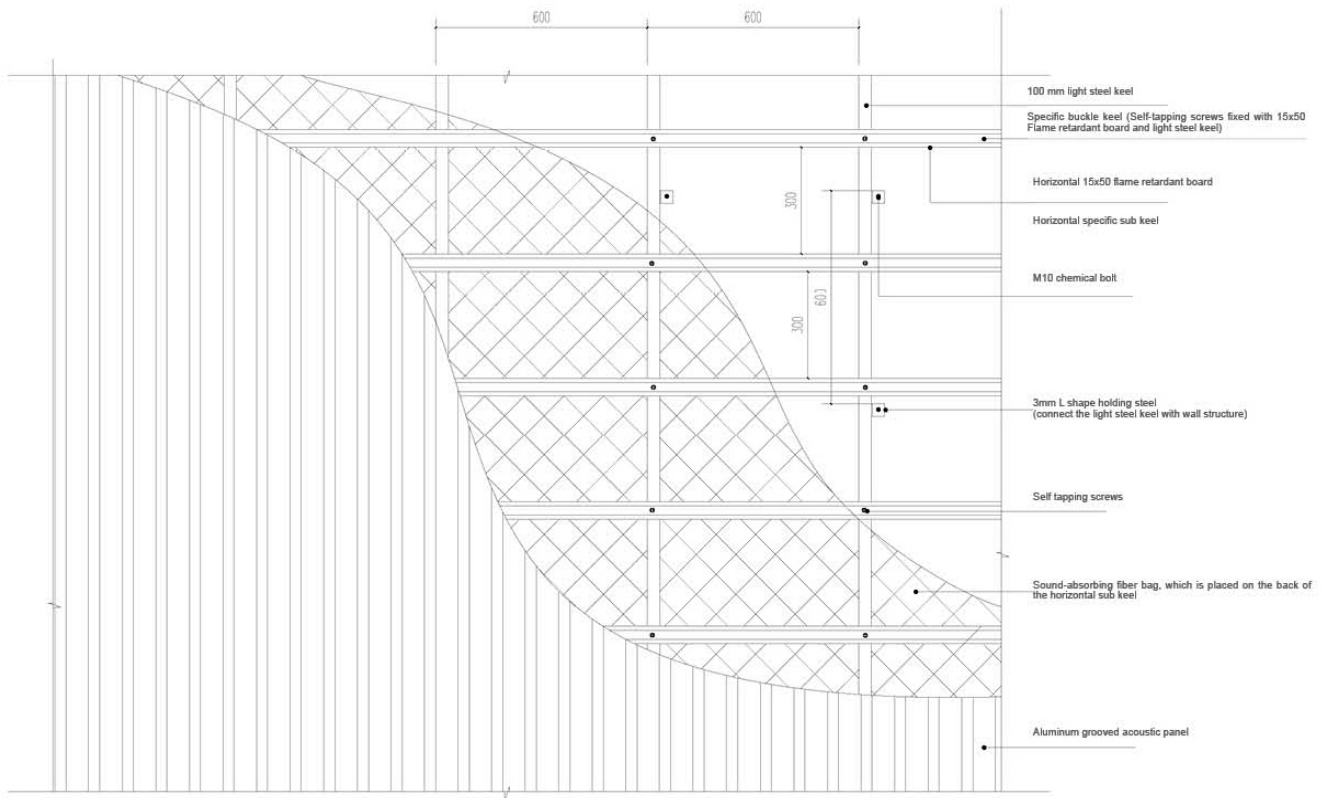

ROUND PLAIN COLOUR

ROUND WOODGRAIN COLOUR

SHADES

PANEX

INSTALLATION

INSTALLATION DRAWING FOR ALUMINUM GROOVED ACOUSTIC PANEL'S ACOUSTIC STRUCTURE WITH STEEL KEEL FIXING (SCALE: 1:10)

INSTALLATION NODE 1 FOR ALUMINUM GROOVED ACOUSTIC PANEL (SCALE: 1:10)

INSTALLATION NODE 1 FOR ALUMINUM GROOVED ACOUSTIC PANEL (SCALE: 1:10)

HEAD OFFICE :

222, Platinum Plaza, Opp. I.O.C. Petrol Pump, Judges Bungalow Road, Bodakdev, Vastrapur, Ahmedabad - 380054. Gujarat. India.