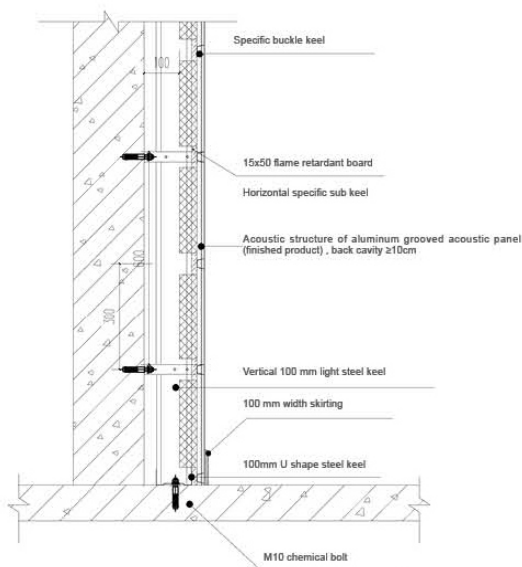

ROUND PLAIN COLOUR

ROUND WOODGRAIN COLOUR

SHADES

PANEX

INSTALLATION

INSTALLATION DRAWING FOR ALUMINUM GROOVED ACOUSTIC PANEL'S ACOUSTIC STRUCTURE WITH STEEL KEEL FIXING (SCALE: 1:10)

INSTALLATION NODE 1 FOR ALUMINUM GROOVED ACOUSTIC PANEL (SCALE: 1:10)

INSTALLATION NODE 1 FOR ALUMINUM GROOVED ACOUSTIC PANEL (SCALE: 1:10)

HEAD OFFICE :

222, Platinum Plaza, Opp. I.O.C. Petrol Pump, Judges Bungalow Road, Bodakdev, Vastrapur, Ahmedabad - 380054. Gujarat. India.