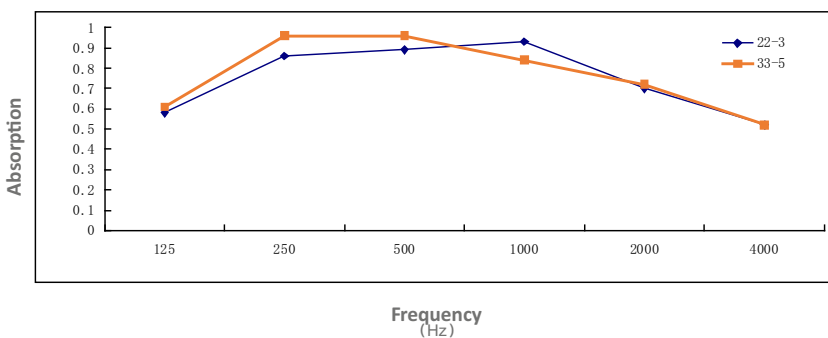

SOUND ABSORPTION

(Hz) Frequency	125	250	500	1000	2000	4000
22-3	0.58	0.86	0.89	0.93	0.70	0.52
33-5	0.61	0.96	0.96	0.84	0.70	0.52

PANEX

ALUMINIUM ACOUSTIC PANEL

PATTERN

SQUARE PLAIN COLOUR

SQUARE WOODGRAIN COLOUR