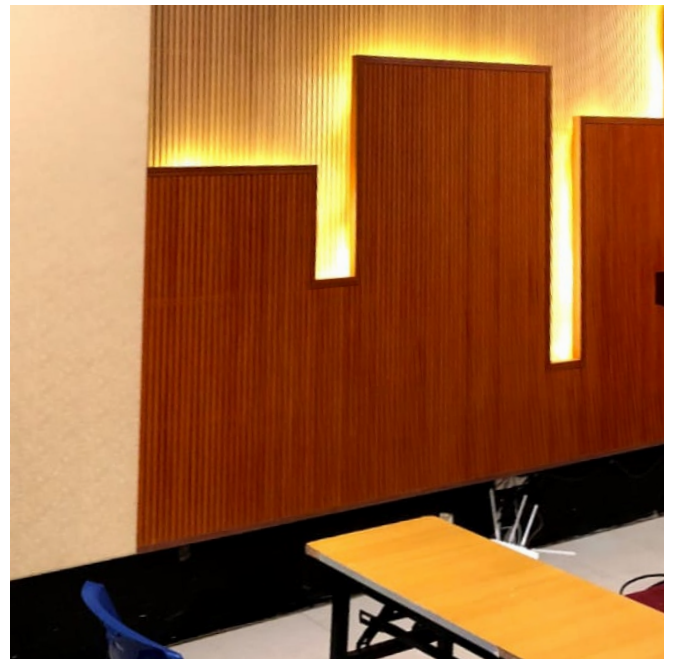

HEAD OFFICE :

222, Platinum Plaza, Opp. I.O.C. Petrol Pump, Judges Bungalow Road, Bodakdev, Vastrapur, Ahmedabad - 380054. Gujarat. India.

GALLERY :

Shop No.3 Ground Floor, Panchvilla Tower Nr. B.D. Rao Hall, Bhuyangdev Cross Road, Memnagar, Ahmedabad.-51

FACTORY :

Plot No - C-22,45 , Akshar Industrial Park,Opp. Zydus Cadila Pharma, Sarkhej Bavla National Highway, Changodar, Ahmedabad-382213