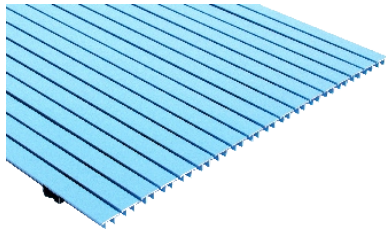

PANEX

ALUMINIUM ACOUSTIC PANEL

ACOUSTIC | CEILING
PANELING | PARTITION | FLOORING
www.ecotoneacoustics.com

ecotoneTM
A Soundproof Environment

PANEX

ALUMINIUM ACOUSTIC PANEL

ALUMINUM SLIT SOUND ABSORPTION BOARD IS MADE OF HIGH QUALITY ALUMINUM, AND IT IS UPGRADED AND REPLACED BY WOODEN SLOT, PERFORATED SOUND ABSORPTION PLATE, ALUMINUM PERFORATION-PLATE, COMPOSITE SOUND ABSORPTION BOARD AND SO ON.

FEATURES

FLAT PRODUCTS: 10-3 / 20-3 / 30-5 / 20-5 / 45-5 / 95-5

CAMBERED SURFACE PRODUCTS: 22-3 / 33-5 / 53-5

MATERIAL DOSAGE: REFERENCE ACOUSTIC DESIGN

INSTALLATION ACCESSORIES: LIGHT STEEL KEEL, SOUND-ABSORBING COTTON BAG, GLASS FIBER MAT
BLACK WIRE MESH, SELF TAPPING SCREWS.

ROUND PLAIN COLOUR

ROUND WOODGRAIN COLOUR

SHADES

PANEX

INSTALLATION

INSTALLATION DRAWING FOR ALUMINUM GROOVED ACOUSTIC PANEL'S ACOUSTIC STRUCTURE WITH STEEL KEEL FIXING (SCALE: 1:10)

INSTALLATION NODE 1 FOR ALUMINUM GROOVED ACOUSTIC PANEL (SCALE: 1:10)