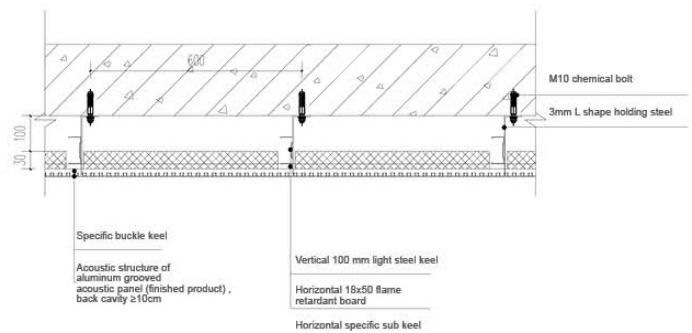

ROUND PLAIN COLOUR

ROUND WOODGRAIN COLOUR

SHADES

PANEX

INSTALLATION

INSTALLATION DRAWING FOR ALUMINUM GROOVED ACOUSTIC PANEL'S ACOUSTIC STRUCTURE WITH STEEL KEEL FIXING (SCALE: 1:10)

INSTALLATION NODE 1 FOR ALUMINUM GROOVED ACOUSTIC PANEL (SCALE: 1:10)